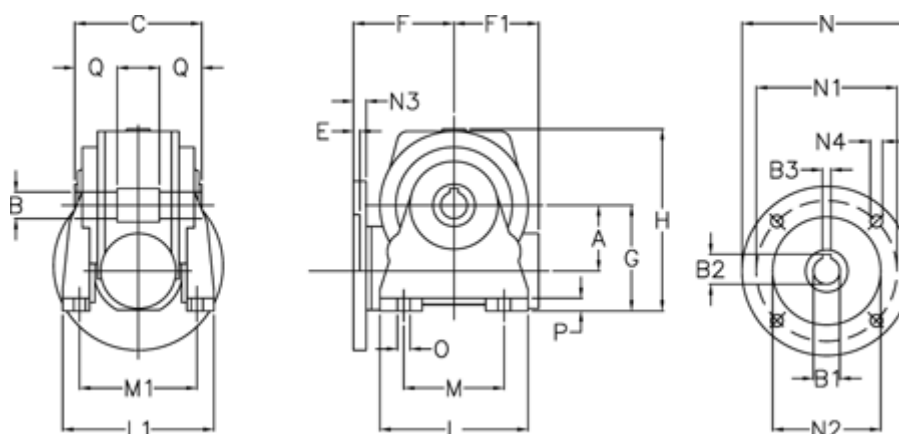

Data Sheet

Article number: 3918044007122

Description: Worm gear with st. steel hollow shaft
VF 44 EP-N-7- 63B5

Measures

a	= 44.6	F1	= 54	N1	= 115
B	= 18	g	= 72	N2	= 95
B1 E7	= 11	H	= 124.5	N3	= 10.5
B2	= 12.8	L	= 90	N4	= 9.5
B3 H9	= 4	L1	= 98	O	= 8.5
C	= 64	m	= 52	P	= 10
E	= 2.0	M1	= 81.0	Q	= 24.5
F	= 65	N	= 140		